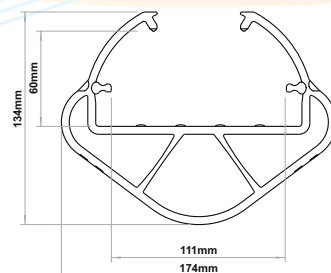

# iFlex RackGuard

\*3 Patents Pending

(S) LL, 600mm No Internal Rubber **P-03-01-0025**  
 (S) LL, 600mm No Internal Rubber, **FR** **P-03-02-0025**

(S) LL, 600mm Wing, No Internal Rubber **P-03-01-0026**  
 (S) LL, 600mm Wing, No Internal Rubber, **FR** **P-03-02-0026**

(S) LL, 600mm Internal Rubber **P-03-01-0027**  
 (S) LL, 600mm Internal Rubber, **FR** **P-03-02-0027**

(S) LL, 600mm Wing, Internal Rubber **P-03-01-0028**  
 (S) LL, 600mm Wing, Internal Rubber, **FR** **P-03-02-0028**

(L) SL, 600mm No Internal Rubber **P-03-01-0029**  
 (L) SL, 600mm No Internal Rubber, **FR** **P-03-02-0029**

(L) SL, 600mm Wing, No Internal Rubber **P-03-01-0030**  
 (L) SL, 600mm Wing, No Internal Rubber, **FR** **P-03-02-0030**

(L) SL, 600mm Internal Rubber **P-03-01-0031**  
 (L) SL, 600mm Internal Rubber, **FR** **P-03-02-0031**

(L) SL, 600mm Wing, Internal Rubber **P-03-01-0032**  
 (L) SL, 600mm Wing, Internal Rubber, **FR** **P-03-02-0032**