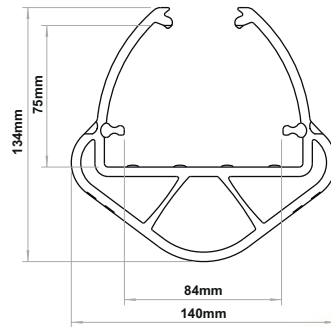

(S) ML, 600mm Internal Rubber **P-03-01-0023**  
 (S) ML, 600mm Internal Rubber, **FR** **P-03-02-0023**

(S) ML, 600mm Wing, Internal Rubber **P-03-01-0024**  
 (S) ML, 600mm Wing, Internal Rubber, **FR** **P-03-02-0024**

# iFlex RackGuard

\*3 Patents Pending

(S) LL, 600mm No Internal Rubber **P-03-01-0025**  
 (S) LL, 600mm No Internal Rubber, **FR** **P-03-02-0025**

(S) LL, 600mm Wing, No Internal Rubber **P-03-01-0026**  
 (S) LL, 600mm Wing, No Internal Rubber, **FR** **P-03-02-0026**

(S) LL, 600mm Internal Rubber **P-03-01-0027**  
 (S) LL, 600mm Internal Rubber, **FR** **P-03-02-0027**

(S) LL, 600mm Wing, Internal Rubber **P-03-01-0028**  
 (S) LL, 600mm Wing, Internal Rubber, **FR** **P-03-02-0028**

(L) SL, 600mm No Internal Rubber **P-03-01-0029**  
 (L) SL, 600mm No Internal Rubber, **FR** **P-03-02-0029**

(L) SL, 600mm Wing, No Internal Rubber **P-03-01-0030**  
 (L) SL, 600mm Wing, No Internal Rubber, **FR** **P-03-02-0030**