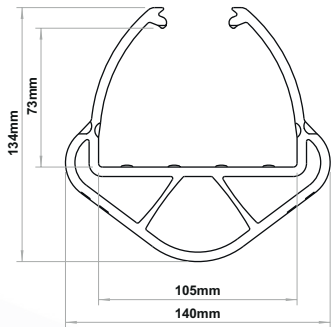

(S) ML, 600mm Internal Rubber **P-03-01-0023**  
 (S) ML, 600mm Internal Rubber, **FR** **P-03-02-0023**

(S) ML, 600mm Wing, Internal Rubber **P-03-01-0024**  
 (S) ML, 600mm Wing, Internal Rubber, **FR** **P-03-02-0024**

# iFlex RackGuard

\*3 Patents Pending

(S) LL, 600mm No Internal Rubber **P-03-01-0025**  
 (S) LL, 600mm No Internal Rubber, **FR** **P-03-02-0025**

(S) LL, 600mm Wing, No Internal Rubber **P-03-01-0026**  
 (S) LL, 600mm Wing, No Internal Rubber, **FR** **P-03-02-0026**

(S) LL, 600mm Internal Rubber **P-03-01-0027**  
 (S) LL, 600mm Internal Rubber, **FR** **P-03-02-0027**

(S) LL, 600mm Wing, Internal Rubber **P-03-01-0028**  
 (S) LL, 600mm Wing, Internal Rubber, **FR** **P-03-02-0028**

(L) SL, 600mm No Internal Rubber **P-03-01-0029**  
 (L) SL, 600mm No Internal Rubber, **FR** **P-03-02-0029**

(L) SL, 600mm Wing, No Internal Rubber **P-03-01-0030**  
 (L) SL, 600mm Wing, No Internal Rubber, **FR** **P-03-02-0030**