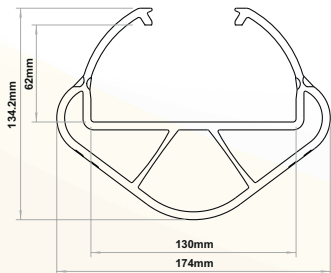

(S) ML, 600mm Internal Rubber **P-03-01-0023**  
 (S) ML, 600mm Internal Rubber, **FR** **P-03-02-0023**

(S) ML, 600mm Wing, Internal Rubber **P-03-01-0024**  
 (S) ML, 600mm Wing, Internal Rubber, **FR** **P-03-02-0024**

# iFlex RackGuard

\*3 Patents Pending

(S) LL, 600mm No Internal Rubber **P-03-01-0025**  
 (S) LL, 600mm No Internal Rubber, **FR** **P-03-02-0025**

(S) LL, 600mm Wing, No Internal Rubber **P-03-01-0026**  
 (S) LL, 600mm Wing, No Internal Rubber, **FR** **P-03-02-0026**

(S) LL, 600mm Internal Rubber **P-03-01-0027**  
 (S) LL, 600mm Internal Rubber, **FR** **P-03-02-0027**

(S) LL, 600mm Wing, Internal Rubber **P-03-01-0028**  
 (S) LL, 600mm Wing, Internal Rubber, **FR** **P-03-02-0028**

(L) SL, 600mm No Internal Rubber **P-03-01-0029**  
 (L) SL, 600mm No Internal Rubber, **FR** **P-03-02-0029**

(L) SL, 600mm Wing, No Internal Rubber **P-03-01-0030**  
 (L) SL, 600mm Wing, No Internal Rubber, **FR** **P-03-02-0030**