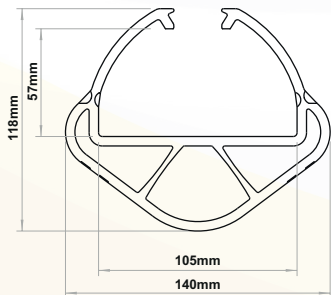

# iFlex RackGuard

\*3 Patents Pending

(S) SL, 600mm No Internal Rubber **P-03-01-0017**  
 (S) SL, 600mm No Internal Rubber, **FR** **P-03-02-0017**

(S) SL, 600mm Wing, No Internal Rubber **P-03-01-0018**  
 (S) SL, 600mm Wing, No Internal Rubber, **FR** **P-03-02-0018**

(S) SL, 600mm Internal Rubber **P-03-01-0019**  
 (S) SL, 600mm Internal Rubber, **FR** **P-03-02-0019**

(S) SL, 600mm Wing, Internal Rubber **P-03-01-0020**  
 (S) SL, 600mm Wing, Internal Rubber, **FR** **P-03-02-0020**

(S) ML, 600mm No Internal Rubber **P-03-01-0021**  
 (S) ML, 600mm No Internal Rubber, **FR** **P-03-02-0021**

(S) ML, 600mm Wing, No Internal Rubber **P-03-01-0022**  
 (S) ML, 600mm Wing, No Internal Rubber, **FR** **P-03-02-0022**

(S) ML, 600mm Internal Rubber **P-03-01-0023**  
 (S) ML, 600mm Internal Rubber, **FR** **P-03-02-0023**

(S) ML, 600mm Wing, Internal Rubber **P-03-01-0024**  
 (S) ML, 600mm Wing, Internal Rubber, **FR** **P-03-02-0024**