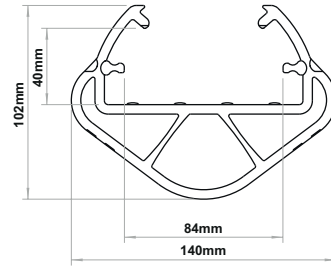

# iFlex RackGuard

\*3 Patents Pending

(S) SL, 600mm No Internal Rubber **P-03-01-0017**  
 (S) SL, 600mm No Internal Rubber, **FR** **P-03-02-0017**

(S) SL, 600mm Wing, No Internal Rubber **P-03-01-0018**  
 (S) SL, 600mm Wing, No Internal Rubber, **FR** **P-03-02-0018**

(S) SL, 600mm Internal Rubber **P-03-01-0019**  
 (S) SL, 600mm Internal Rubber, **FR** **P-03-02-0019**

(S) SL, 600mm Wing, Internal Rubber **P-03-01-0020**  
 (S) SL, 600mm Wing, Internal Rubber, **FR** **P-03-02-0020**

(S) ML, 600mm No Internal Rubber **P-03-01-0021**  
 (S) ML, 600mm No Internal Rubber, **FR** **P-03-02-0021**

(S) ML, 600mm Wing, No Internal Rubber **P-03-01-0022**  
 (S) ML, 600mm Wing, No Internal Rubber, **FR** **P-03-02-0022**

(S) ML, 600mm Internal Rubber **P-03-01-0023**  
 (S) ML, 600mm Internal Rubber, **FR** **P-03-02-0023**

(S) ML, 600mm Wing, Internal Rubber **P-03-01-0024**  
 (S) ML, 600mm Wing, Internal Rubber, **FR** **P-03-02-0024**