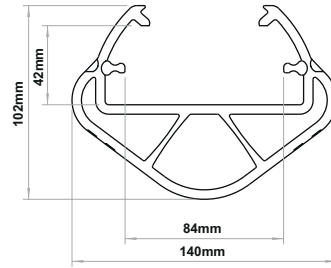

# iFlex RackGuard

\*3 Patents Pending

(S) SL, 600mm No Internal Rubber **P-03-01-0017**  
 (S) SL, 600mm No Internal Rubber, **FR** **P-03-02-0017**

(S) SL, 600mm Wing, No Internal Rubber **P-03-01-0018**  
 (S) SL, 600mm Wing, No Internal Rubber, **FR** **P-03-02-0018**

(S) SL, 600mm Internal Rubber **P-03-01-0019**  
 (S) SL, 600mm Internal Rubber, **FR** **P-03-02-0019**

(S) SL, 600mm Wing, Internal Rubber **P-03-01-0020**  
 (S) SL, 600mm Wing, Internal Rubber, **FR** **P-03-02-0020**

(S) ML, 600mm No Internal Rubber **P-03-01-0021**  
 (S) ML, 600mm No Internal Rubber, **FR** **P-03-02-0021**

(S) ML, 600mm Wing, No Internal Rubber **P-03-01-0022**  
 (S) ML, 600mm Wing, No Internal Rubber, **FR** **P-03-02-0022**

(S) ML, 600mm Internal Rubber **P-03-01-0023**  
 (S) ML, 600mm Internal Rubber, **FR** **P-03-02-0023**

(S) ML, 600mm Wing, Internal Rubber **P-03-01-0024**  
 (S) ML, 600mm Wing, Internal Rubber, **FR** **P-03-02-0024**