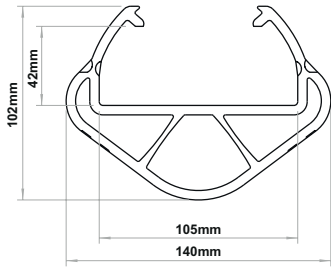

# iFlex RackGuard

\*3 Patents Pending

(S) SL, 600mm No Internal Rubber **P-03-01-0017**  
 (S) SL, 600mm No Internal Rubber, **FR** **P-03-02-0017**

(S) SL, 600mm Wing, No Internal Rubber **P-03-01-0018**  
 (S) SL, 600mm Wing, No Internal Rubber, **FR** **P-03-02-0018**

(S) SL, 600mm Internal Rubber **P-03-01-0019**  
 (S) SL, 600mm Internal Rubber, **FR** **P-03-02-0019**

(S) SL, 600mm Wing, Internal Rubber **P-03-01-0020**  
 (S) SL, 600mm Wing, Internal Rubber, **FR** **P-03-02-0020**

(S) ML, 600mm No Internal Rubber **P-03-01-0021**  
 (S) ML, 600mm No Internal Rubber, **FR** **P-03-02-0021**

(S) ML, 600mm Wing, No Internal Rubber **P-03-01-0022**  
 (S) ML, 600mm Wing, No Internal Rubber, **FR** **P-03-02-0022**

(S) ML, 600mm Internal Rubber **P-03-01-0023**  
 (S) ML, 600mm Internal Rubber, **FR** **P-03-02-0023**

(S) ML, 600mm Wing, Internal Rubber **P-03-01-0024**  
 (S) ML, 600mm Wing, Internal Rubber, **FR** **P-03-02-0024**