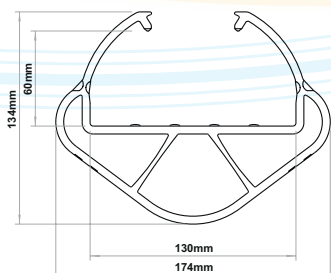

# iFlex RackGuard

\*3 Patents Pending

(S) LL, 600mm No Internal Rubber **P-03-01-0025**  
 (S) LL, 600mm No Internal Rubber, **FR** **P-03-02-0025**

(S) LL, 600mm Wing, No Internal Rubber **P-03-01-0026**  
 (S) LL, 600mm Wing, No Internal Rubber, **FR** **P-03-02-0026**

(S) LL, 600mm Internal Rubber **P-03-01-0027**  
 (S) LL, 600mm Internal Rubber, **FR** **P-03-02-0027**

(S) LL, 600mm Wing, Internal Rubber **P-03-01-0028**  
 (S) LL, 600mm Wing, Internal Rubber, **FR** **P-03-02-0028**

(L) SL, 600mm No Internal Rubber **P-03-01-0029**  
 (L) SL, 600mm No Internal Rubber, **FR** **P-03-02-0029**

(L) SL, 600mm Wing, No Internal Rubber **P-03-01-0030**  
 (L) SL, 600mm Wing, No Internal Rubber, **FR** **P-03-02-0030**

(L) SL, 600mm Internal Rubber **P-03-01-0031**  
 (L) SL, 600mm Internal Rubber, **FR** **P-03-02-0031**

(L) SL, 600mm Wing, Internal Rubber **P-03-01-0032**  
 (L) SL, 600mm Wing, Internal Rubber, **FR** **P-03-02-0032**