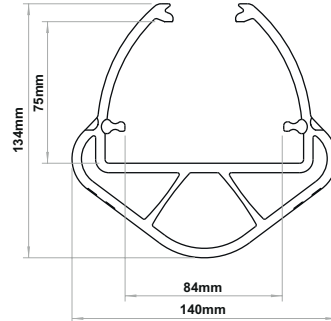

(S) ML, 600mm No Internal Rubber **P-03-01-0021**  
 (S) ML, 600mm No Internal Rubber, **FR** **P-03-02-0021**

(S) ML, 600mm Wing, No Internal Rubber **P-03-01-0022**  
 (S) ML, 600mm Wing, No Internal Rubber, **FR** **P-03-02-0022**

(S) ML, 600mm Internal Rubber **P-03-01-0023**  
 (S) ML, 600mm Internal Rubber, **FR** **P-03-02-0023**

(S) ML, 600mm Wing, Internal Rubber **P-03-01-0024**  
 (S) ML, 600mm Wing, Internal Rubber, **FR** **P-03-02-0024**

# iFlex RackGuard

\*3 Patents Pending

(S) LL, 600mm No Internal Rubber **P-03-01-0025**  
 (S) LL, 600mm No Internal Rubber, **FR** **P-03-02-0025**

(S) LL, 600mm Wing, No Internal Rubber **P-03-01-0026**  
 (S) LL, 600mm Wing, No Internal Rubber, **FR** **P-03-02-0026**

(S) LL, 600mm Internal Rubber **P-03-01-0027**  
 (S) LL, 600mm Internal Rubber, **FR** **P-03-02-0027**

(S) LL, 600mm Wing, Internal Rubber **P-03-01-0028**  
 (S) LL, 600mm Wing, Internal Rubber, **FR** **P-03-02-0028**