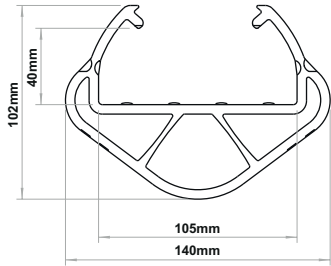

# iFlex RackGuard

\*3 Patents Pending

(S) SL, 600mm No Internal Rubber **P-03-01-0017**  
 (S) SL, 600mm No Internal Rubber, **FR** **P-03-02-0017**

(S) SL, 600mm Wing, No Internal Rubber **P-03-01-0018**  
 (S) SL, 600mm Wing, No Internal Rubber, **FR** **P-03-02-0018**

(S) SL, 600mm Internal Rubber **P-03-01-0019**  
 (S) SL, 600mm Internal Rubber, **FR** **P-03-02-0019**

(S) SL, 600mm Wing, Internal Rubber **P-03-01-0020**  
 (S) SL, 600mm Wing, Internal Rubber, **FR** **P-03-02-0020**

(S) ML, 600mm No Internal Rubber **P-03-01-0021**  
 (S) ML, 600mm No Internal Rubber, **FR** **P-03-02-0021**

(S) ML, 600mm Wing, No Internal Rubber **P-03-01-0022**  
 (S) ML, 600mm Wing, No Internal Rubber, **FR** **P-03-02-0022**

(S) ML, 600mm Internal Rubber **P-03-01-0023**  
 (S) ML, 600mm Internal Rubber, **FR** **P-03-02-0023**

(S) ML, 600mm Wing, Internal Rubber **P-03-01-0024**  
 (S) ML, 600mm Wing, Internal Rubber, **FR** **P-03-02-0024**