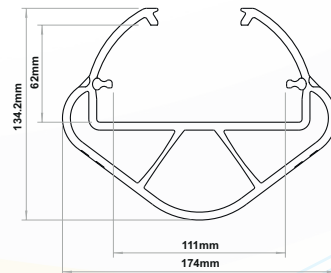

(S) ML, 600mm Internal Rubber **P-03-01-0023**  
 (S) ML, 600mm Internal Rubber, **FR** **P-03-02-0023**

(S) ML, 600mm Wing, Internal Rubber **P-03-01-0024**  
 (S) ML, 600mm Wing, Internal Rubber, **FR** **P-03-02-0024**

# iFlex RackGuard

\*3 Patents Pending

(S) LL, 600mm No Internal Rubber **P-03-01-0025**  
 (S) LL, 600mm No Internal Rubber, **FR** **P-03-02-0025**

(S) LL, 600mm Wing, No Internal Rubber **P-03-01-0026**  
 (S) LL, 600mm Wing, No Internal Rubber, **FR** **P-03-02-0026**

(S) LL, 600mm Internal Rubber **P-03-01-0027**  
 (S) LL, 600mm Internal Rubber, **FR** **P-03-02-0027**

(S) LL, 600mm Wing, Internal Rubber **P-03-01-0028**  
 (S) LL, 600mm Wing, Internal Rubber, **FR** **P-03-02-0028**

(L) SL, 600mm No Internal Rubber **P-03-01-0029**  
 (L) SL, 600mm No Internal Rubber, **FR** **P-03-02-0029**

(L) SL, 600mm Wing, No Internal Rubber **P-03-01-0030**  
 (L) SL, 600mm Wing, No Internal Rubber, **FR** **P-03-02-0030**