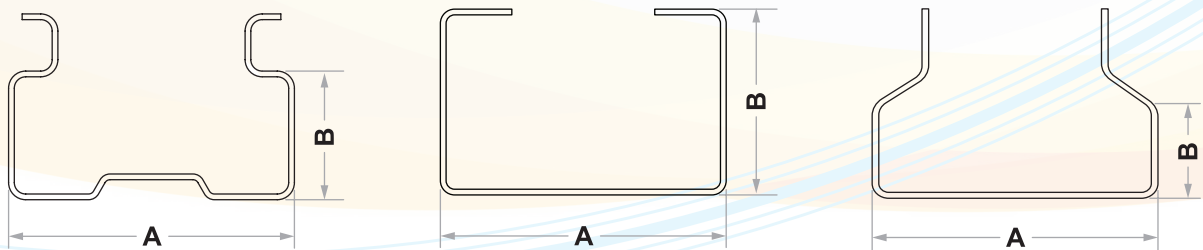

# iFlex RackGuard

\*3 Patents Pending

**MEMAPLEX™** For environments with a temperature range of -10 °C to +50 °C

**MEMAPLEX™** For environments with a temperature range of -40 °C to +30 °C

Description	600mm	600mm FR	A - Rack width (max)	B - Rack width (max)
(S) SL, No Internal Rubber	P-03-01-0017	P-03-02-0017	102	45
(S) SL, Wing, No Internal Rubber	P-03-01-0018	P-03-02-0018	85	45
(S) SL, Internal Rubber	P-03-01-0019	P-03-02-0019	102	45
(S) SL, Wing, Internal Rubber	P-03-01-0020	P-03-02-0020	85	45
(S) ML, No Internal Rubber	P-03-01-0021	P-03-02-0021	102	68
(S) ML, Wing, No Internal Rubber	P-03-01-0022	P-03-02-0022	85	68
(S) ML, Internal Rubber	P-03-01-0023	P-03-02-0023	102	68
(S) ML, Wing, Internal Rubber	P-03-01-0024	P-03-02-0024	85	68
(S) LL, No Internal Rubber	P-03-01-0025	P-03-02-0025	102	80
(S) LL, Wing, No Internal Rubber	P-03-01-0026	P-03-02-0026	85	80
(S) LL, Internal Rubber	P-03-01-0027	P-03-02-0027	102	80
(S) LL, Wing, Internal Rubber	P-03-01-0028	P-03-02-0028	85	80
(L) SL, No Internal Rubber	P-03-01-0029	P-03-02-0029	126	75
(L) SL, Wing, No Internal Rubber	P-03-01-0030	P-03-02-0030	112	75
(L) SL, Internal Rubber	P-03-01-0031	P-03-02-0031	126	75
(L) SL, Wing, Internal Rubber	P-03-01-0032	P-03-01-0032	112	75

\* The 400mm, 1000mm & bespoke lengths of the iFlex RackGuard's will be available upon request. All iFlex RackGuard's are available in the Memaplex FR option.

A-SAFE (UK) Ltd

Habergham Works, Ainleys Industrial Estate, Elland, Halifax HX5 9JP