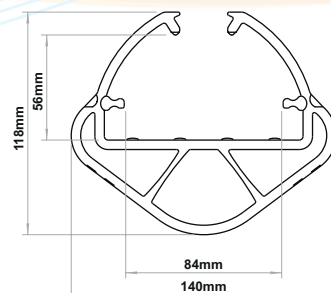

# iFlex RackGuard

\*3 Patents Pending

(S) SL, 600mm No Internal Rubber **P-03-01-0017**  
 (S) SL, 600mm No Internal Rubber, **FR** **P-03-02-0017**

(S) SL, 600mm Wing, No Internal Rubber **P-03-01-0018**  
 (S) SL, 600mm Wing, No Internal Rubber, **FR** **P-03-02-0018**

(S) SL, 600mm Internal Rubber **P-03-01-0019**  
 (S) SL, 600mm Internal Rubber, **FR** **P-03-02-0019**

(S) SL, 600mm Wing, Internal Rubber **P-03-01-0020**  
 (S) SL, 600mm Wing, Internal Rubber, **FR** **P-03-02-0020**

(S) ML, 600mm No Internal Rubber **P-03-01-0021**  
 (S) ML, 600mm No Internal Rubber, **FR** **P-03-02-0021**

(S) ML, 600mm Wing, No Internal Rubber **P-03-01-0022**  
 (S) ML, 600mm Wing, No Internal Rubber, **FR** **P-03-02-0022**

(S) ML, 600mm Internal Rubber **P-03-01-0023**  
 (S) ML, 600mm Internal Rubber, **FR** **P-03-02-0023**

(S) ML, 600mm Wing, Internal Rubber **P-03-01-0024**  
 (S) ML, 600mm Wing, Internal Rubber, **FR** **P-03-02-0024**