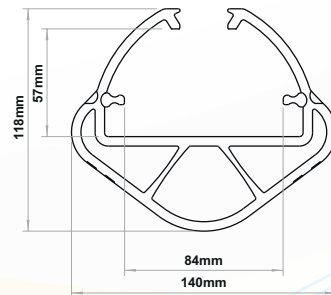

# iFlex RackGuard

\*3 Patents Pending

(S) SL, 600mm No Internal Rubber **P-03-01-0017**  
 (S) SL, 600mm No Internal Rubber, **FR** **P-03-02-0017**

(S) SL, 600mm Wing, No Internal Rubber **P-03-01-0018**  
 (S) SL, 600mm Wing, No Internal Rubber, **FR** **P-03-02-0018**

(S) SL, 600mm Internal Rubber **P-03-01-0019**  
 (S) SL, 600mm Internal Rubber, **FR** **P-03-02-0019**

(S) SL, 600mm Wing, Internal Rubber **P-03-01-0020**  
 (S) SL, 600mm Wing, Internal Rubber, **FR** **P-03-02-0020**

(S) ML, 600mm No Internal Rubber **P-03-01-0021**  
 (S) ML, 600mm No Internal Rubber, **FR** **P-03-02-0021**

(S) ML, 600mm Wing, No Internal Rubber **P-03-01-0022**  
 (S) ML, 600mm Wing, No Internal Rubber, **FR** **P-03-02-0022**

(S) ML, 600mm Internal Rubber **P-03-01-0023**  
 (S) ML, 600mm Internal Rubber, **FR** **P-03-02-0023**

(S) ML, 600mm Wing, Internal Rubber **P-03-01-0024**  
 (S) ML, 600mm Wing, Internal Rubber, **FR** **P-03-02-0024**