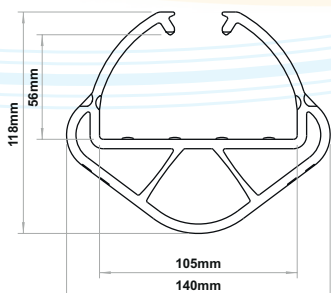

# iFlex RackGuard

\*3 Patents Pending

(S) SL, 600mm No Internal Rubber **P-03-01-0017**  
 (S) SL, 600mm No Internal Rubber, **FR** **P-03-02-0017**

(S) SL, 600mm Wing, No Internal Rubber **P-03-01-0018**  
 (S) SL, 600mm Wing, No Internal Rubber, **FR** **P-03-02-0018**

(S) SL, 600mm Internal Rubber **P-03-01-0019**  
 (S) SL, 600mm Internal Rubber, **FR** **P-03-02-0019**

(S) SL, 600mm Wing, Internal Rubber **P-03-01-0020**  
 (S) SL, 600mm Wing, Internal Rubber, **FR** **P-03-02-0020**

(S) ML, 600mm No Internal Rubber **P-03-01-0021**  
 (S) ML, 600mm No Internal Rubber, **FR** **P-03-02-0021**

(S) ML, 600mm Wing, No Internal Rubber **P-03-01-0022**  
 (S) ML, 600mm Wing, No Internal Rubber, **FR** **P-03-02-0022**

(S) ML, 600mm Internal Rubber **P-03-01-0023**  
 (S) ML, 600mm Internal Rubber, **FR** **P-03-02-0023**

(S) ML, 600mm Wing, Internal Rubber **P-03-01-0024**  
 (S) ML, 600mm Wing, Internal Rubber, **FR** **P-03-02-0024**